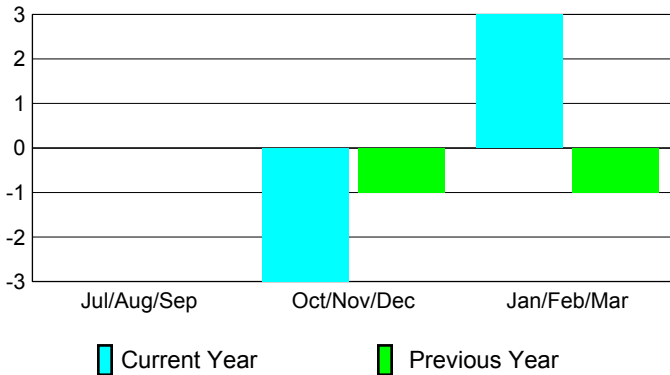

2008-2009 GMT Quarterly Report for District (or Undistricted) **District 337 B**

GMT: **Junichi Takata**

Location: **JAPAN**

GMT CA: **5**

CLUBS

Club Results 2008-2009

Clubs 2007-2008

Month	New Club Goal	Actual New Clubs	Actual Dropped Clubs	Gain/Loss of Clubs	Gain/Loss of Clubs
Jul/Aug/Sep	1	0	0	0	0
Oct/Nov/Dec	1	0	-3	-3	-1
Jan/Feb/Mar	1	0	3	3	-1
Totals	3	0	0	0	-2

Club Results 2008-2009

Goal, New, Dropped, Gain/Loss

Comparison of Club Gain/Loss

Current Year Compared to the Previous Year

YTD Status Quo Clubs 2008-2009

Status Quo Clubs Compared to Status Quo Members

MEMBERSHIP