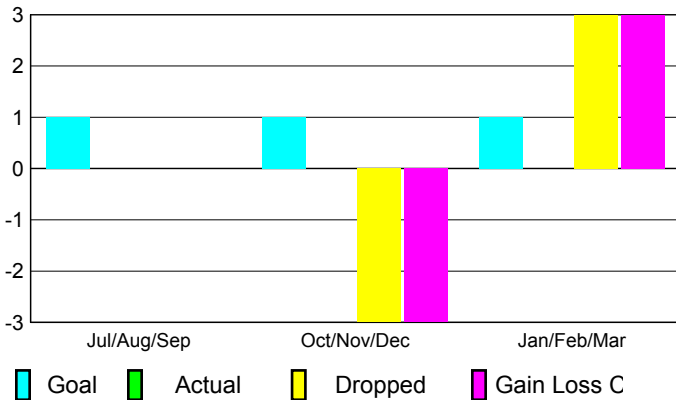

2008-2009 GMT Quarterly Report for District (or Undistricted) **District 337 B**

GMT: **Junichi Takata**

Location: **JAPAN**

GMT CA: **5**

CLUBS

Club Results 2008-2009

Clubs 2007-2008

Month	New Club Goal	Actual New Clubs	Actual Dropped Clubs	Gain/Loss of Clubs	Gain/Loss of Clubs
Jul/Aug/Sep	1	0	0	0	0
Oct/Nov/Dec	1	0	-3	-3	-1
Jan/Feb/Mar	1	0	3	3	-1
Totals	3	0	0	0	-2

Club Results 2008-2009

Goal, New, Dropped, Gain/Loss

Comparison of Club Gain/Loss

Current Year Compared to the Previous Year

YTD Status Quo Clubs 2008-2009

Status Quo Clubs Compared to Status Quo Members

MEMBERSHIP

Membership Results 2008-2009

Membership 2007-2008

Month	Net Memb Goal	Actual New Memb	Actual Dropped Memb	Gain/Loss of Memb	Gain/Loss of Memb
Jul/Aug/Sep	25	88	-121	-33	8
Oct/Nov/Dec	30	67	-115	-48	-39
Jan/Feb/Mar	30	65	-68	-3	4
Totals	85	220	-304	-84	-27