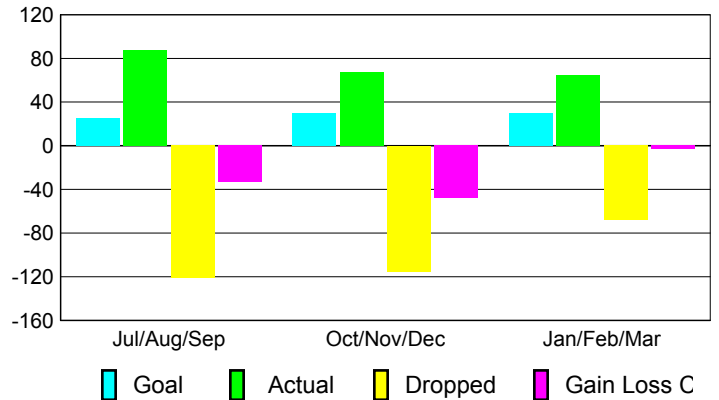

Membership Results 2008-2009

Goal, New, Dropped, Gain/Loss