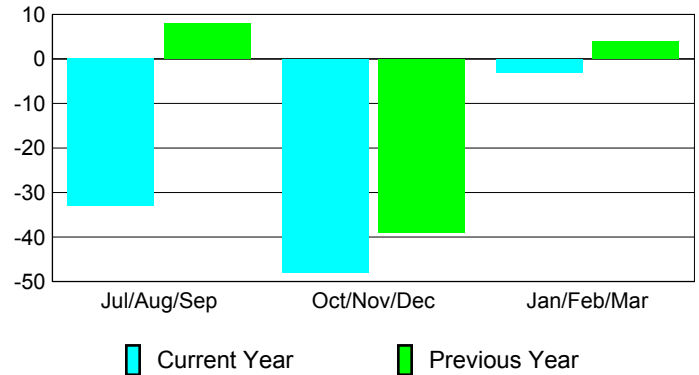

Membership Results 2008-2009

Membership 2007-2008

Month	Net Memb Goal	Actual New Memb	Actual Dropped Memb	Gain/Loss of Memb	Gain/Loss of Memb
Jul/Aug/Sep	25	88	-121	-33	8
Oct/Nov/Dec	30	67	-115	-48	-39
Jan/Feb/Mar	30	65	-68	-3	4
Totals	85	220	-304	-84	-27

Membership Results 2008-2009

Goal, New, Dropped, Gain/Loss

Comparison of Membership Gain/Loss

Current Year Compared to the Previous Year

Gender Comparison 2008-2009